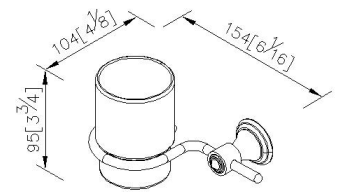

#### DESCRIPTION:

- 1.Transparent glass tumbler.
- 2.A tumbler has a capacity of 180ml.
- 3.Brass meets JIS 3604 standard.
- 4.Premium metal construction for durability.
- 5.Justime finishes resist corrosion and tarnish.
- 6.Finish meets the standard of ASTM-SC2.
- 7.Correctly installed product's loading is 2 kgf.
- 8.Coordinates with other products in Sofia Collection.